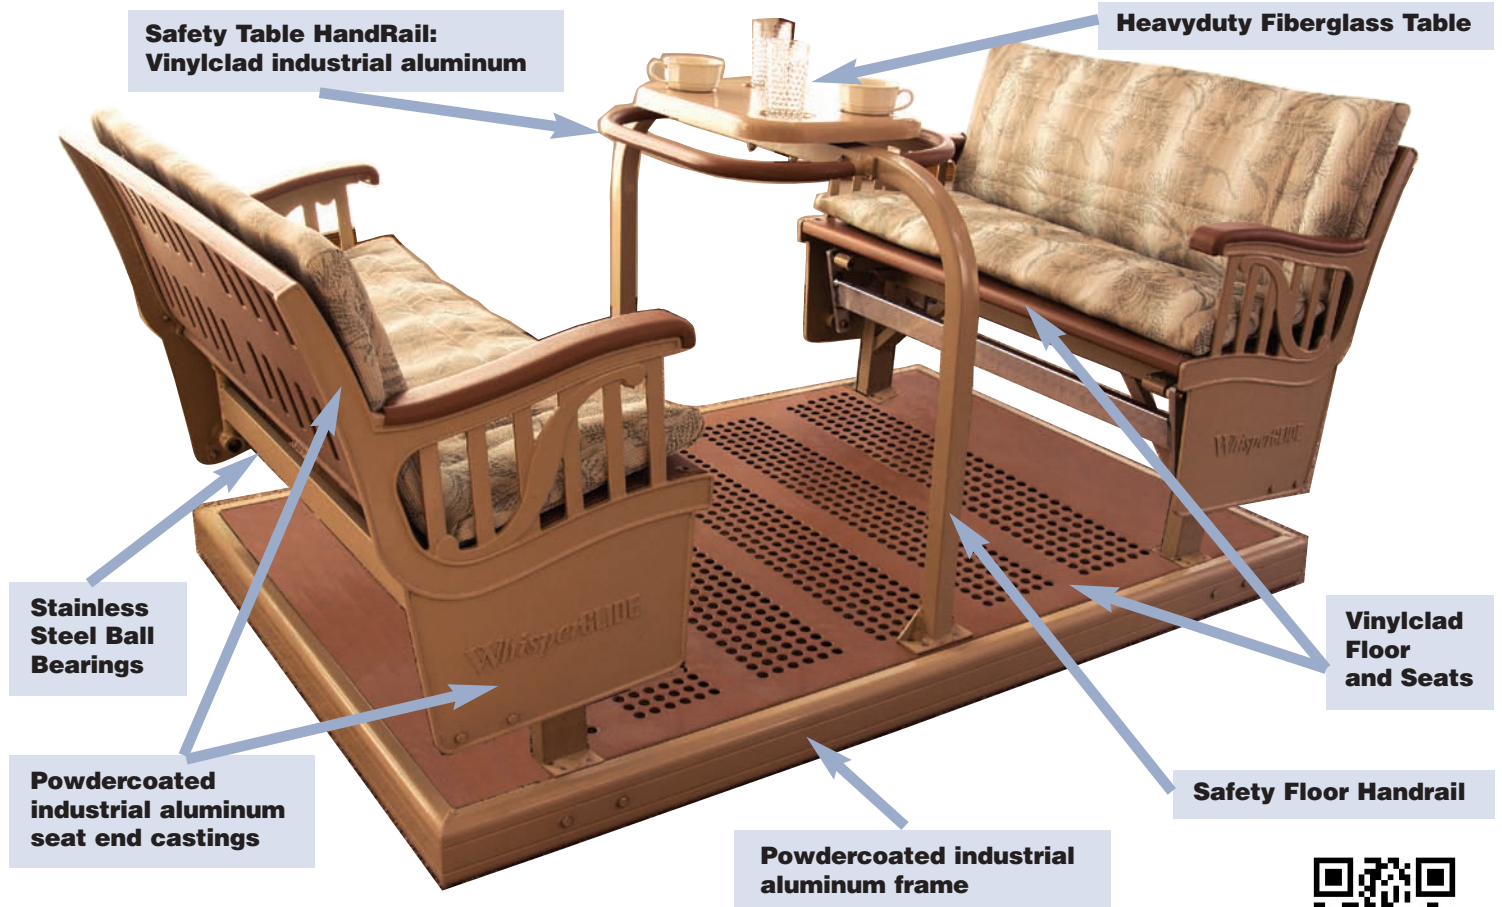

The New RockerGLIDE™

A Center of Attraction for Almost Everyone! Use Inside or Outside.

Excellence in Construction

Overall Size of Base: 72L" X 46W" X 35H"

All Rustproof Components. 10 Year Limited Warranty on All Moving Parts. The RockerGlide can be easily moved.

"We transfer many of our **wheelchair users** onto the RockerGLIDE. All who use it love the experience. **Their smiles** tell the whole story!"

--Michelle Zieger Program Supervisor, Midwest Special Services, A Training and Day Care Center, St Paul, Minnesota