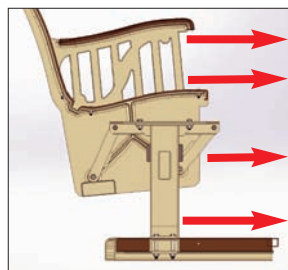

The New RockerGLIDE™

A Center of Attraction for Almost Everyone! Use Inside or Outside.

Excellence in Construction

Overall Size of Base: 72L" X 46W" X 35H"

All Rustproof Components. 10 Year Limited Warranty on All Moving Parts. The RockerGlide can be easily moved.

"We transfer many of our **wheelchair users** onto the RockerGLIDE. All who use it love the experience. **Their smiles** tell the whole story!"

--Michelle Zieger Program Supervisor, Midwest Special Services, A Training and Day Care Center, St Paul, Minnesota

NEW! Experience the relaxing rock-and-glide movement of The RockerGLIDE Compact Rocker!

SINCE 1987

www.whisperglide.com

10051 Kerry Court • Hugo, MN 55038

1-800-944-7737 • 1-651-439-0979

Check us out on our website, or call us!

1-800-944-7737

Cherish & Create memories with WhisperGlide.

WGC-303