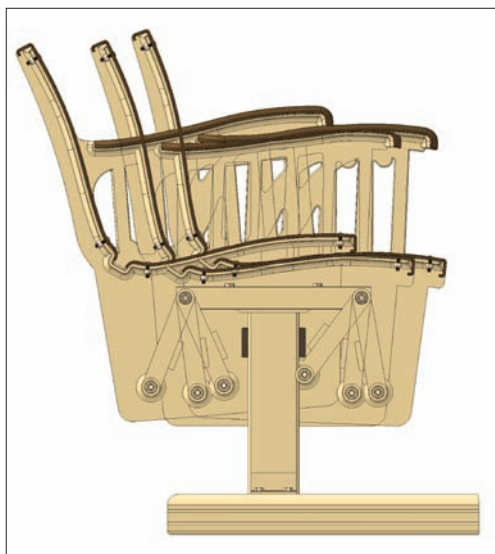

The New RockerGLIDE™

A Center of Attraction for Almost Everyone! Use Inside or Outside.

Excellence in Construction

Overall Size of Base: 72L" X 46W" X 35H"

All Rustproof Components. 10 Year Limited Warranty on All Moving Parts. The RockerGlide can be easily moved.

"We transfer many of our **wheelchair users** onto the RockerGLIDE. All who use it love the experience. **Their smiles** tell the whole story!"

--Michelle Zieger Program Supervisor, Midwest Special Services, A Training and Day Care Center, St Paul, Minnesota

NEW! Experience the relaxing rock-and-glide movement of The RockerGLIDE Compact Rocker!

SINCE 1987

www.whisperglide.com

10051 Kerry Court • Hugo, MN 55038

1-800-944-7737 • 1-651-439-0979

Check us out on our website, or call us!

1-800-944-7737

Cherish & Create memories with WhisperGlide.

WGC-303