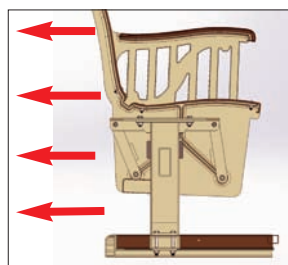

The New RockerGLIDE™

A Center of Attraction for Almost Everyone! Use Inside or Outside.

Excellence in Construction

Overall Size of Base: 72L" X 46W" X 35H"

All Rustproof Components. 10 Year Limited Warranty on All Moving Parts. The RockerGlide can be easily moved.

"We transfer many of our **wheelchair users** onto the RockerGLIDE. All who use it love the experience. **Their smiles** tell the whole story!"

--Michelle Zieger Program Supervisor, Midwest Special Services, A Training and Day Care Center, St Paul, Minnesota

NEW! Experience the relaxing rock-and-glide movement of The RockerGLIDE Compact Rocker!

SINCE 1987

www.whisperglide.com

10051 Kerry Court • Hugo, MN 55038

1-800-944-7737 • 1-651-439-0979

Check us out on our website, or call us!

1-800-944-7737

Cherish & Create memories with WhisperGlide.

WGC-303